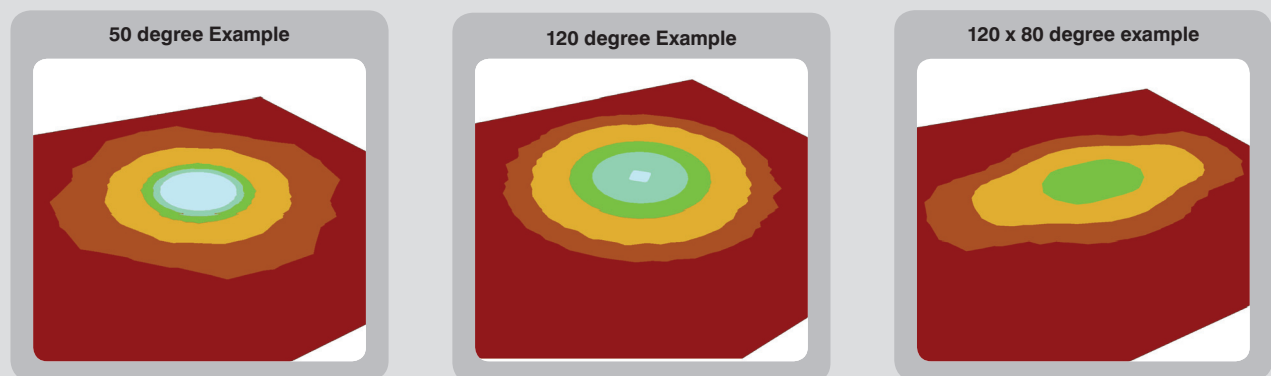

PHOTOMETRIC DIAGRAMS (Full photometry available)

Notes: Height 5m. Maintenance factor 0.85. 120 x 80 degree unit read (H) as left to right plan view and vertical (V) front to back

PART CODES - FIXED ILLUMINATION

UBF-16-50	RAYLUX URBAN UBF-16, 25W Max, 50 degree, White-Light, inc PSU
UBF-16-120	RAYLUX URBAN UBF-16, 25W Max, 120 degree, White-Light, inc PSU
UBF-16-120H-80V	RAYLUX URBAN UBF-16, 25W Max, 120 Horizontal x 80 Vertical, White-Light, inc PSU

Europe / Middle East: Tel: +44 (0) 1670 520055
Americas (Toll Free): Tel: +1 888 505 8335

Email: sales@rayteccctv.com
Email: ussales@rayteccctv.com
Web: www.rayteccctv.com