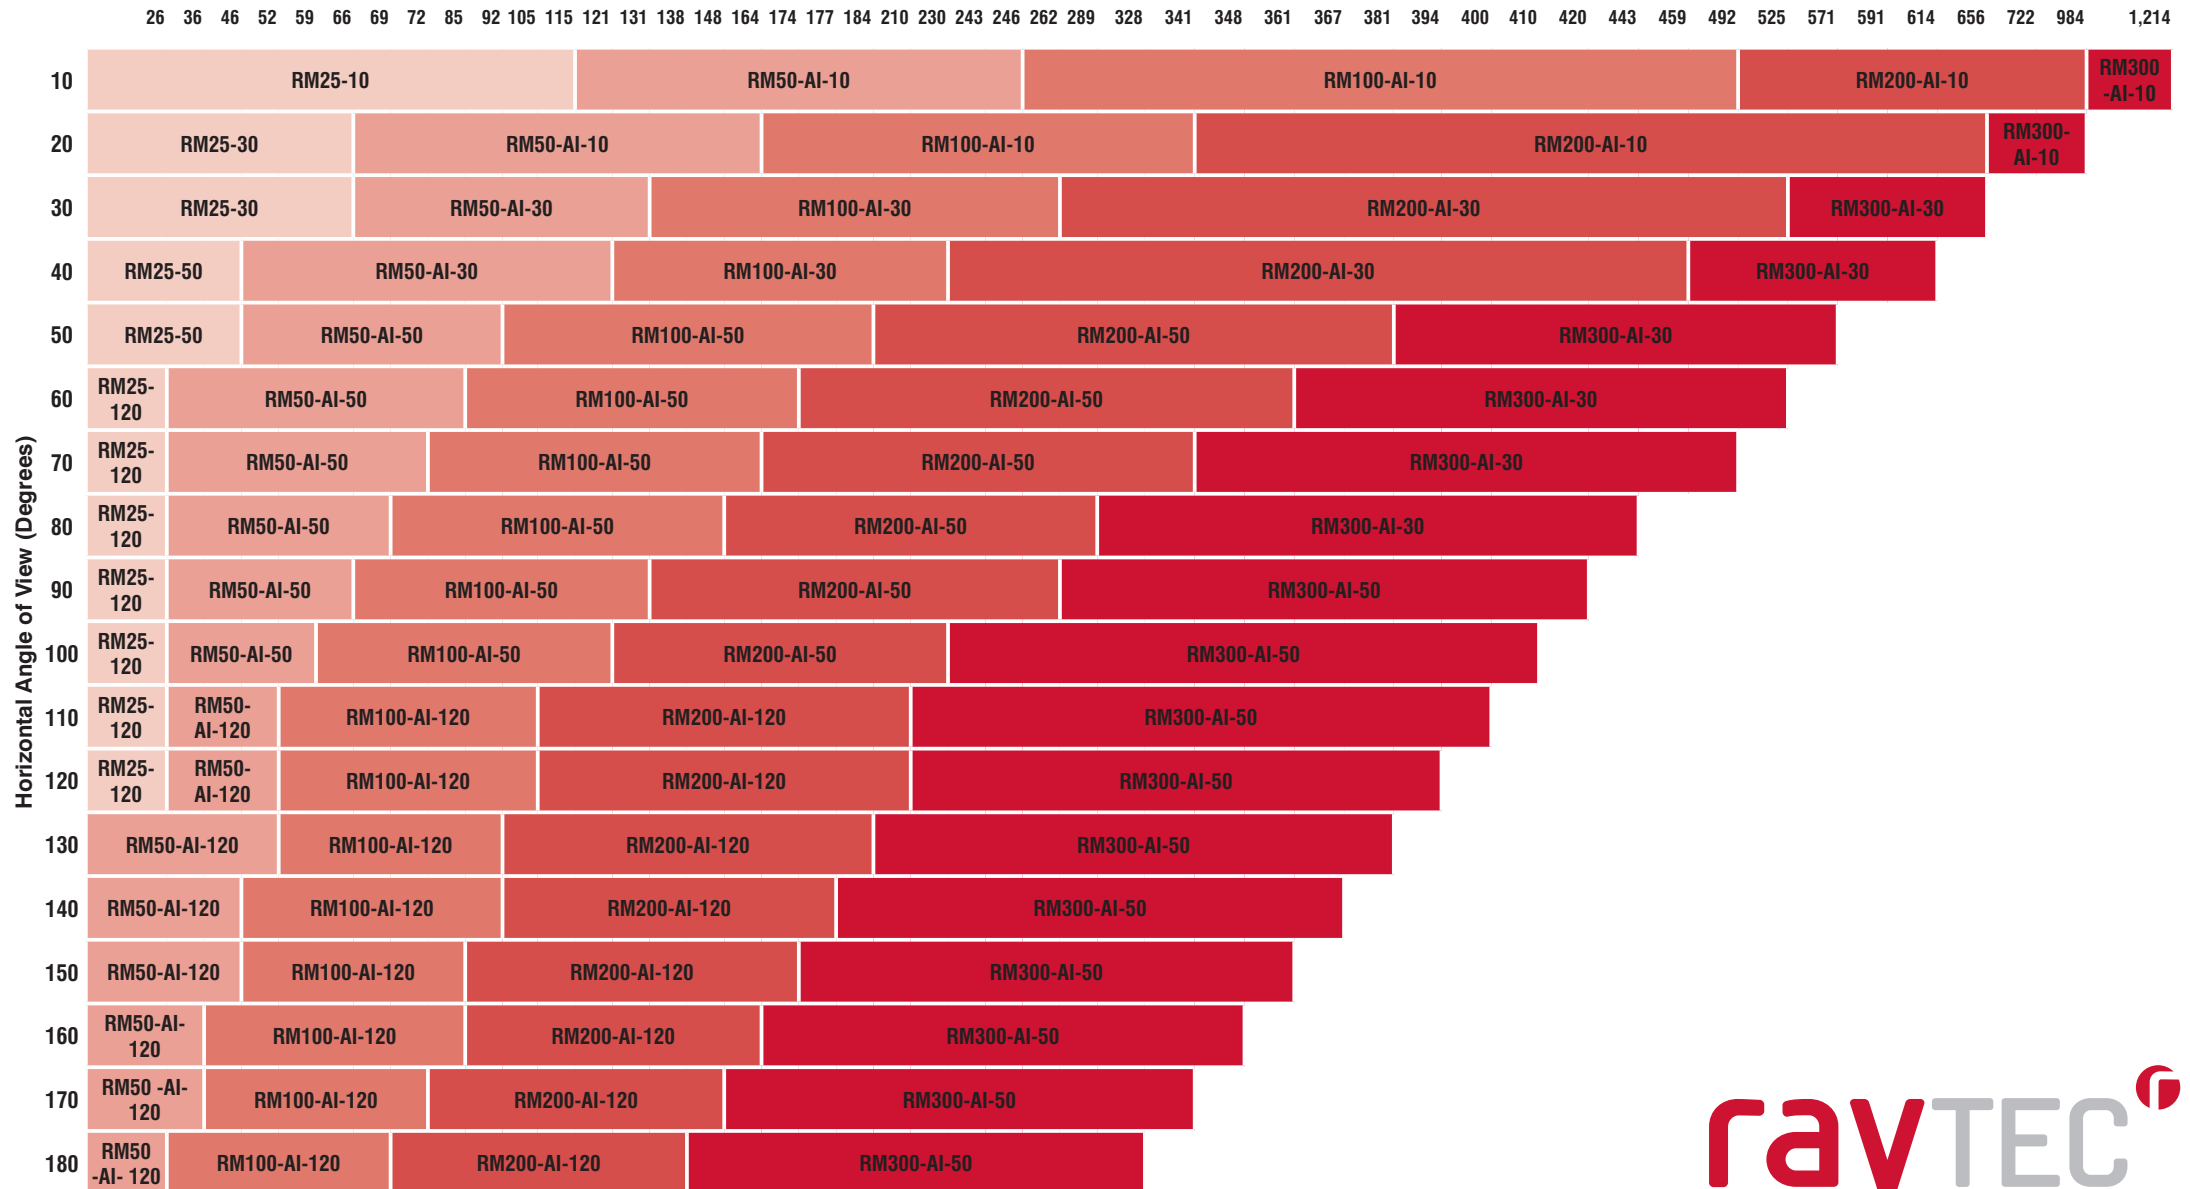

rayMAX INFRA-RED DISTANCE CHART

Maximum Distance (Feet) (Not shown to scale)

Horizontal Angle of View (Degrees)