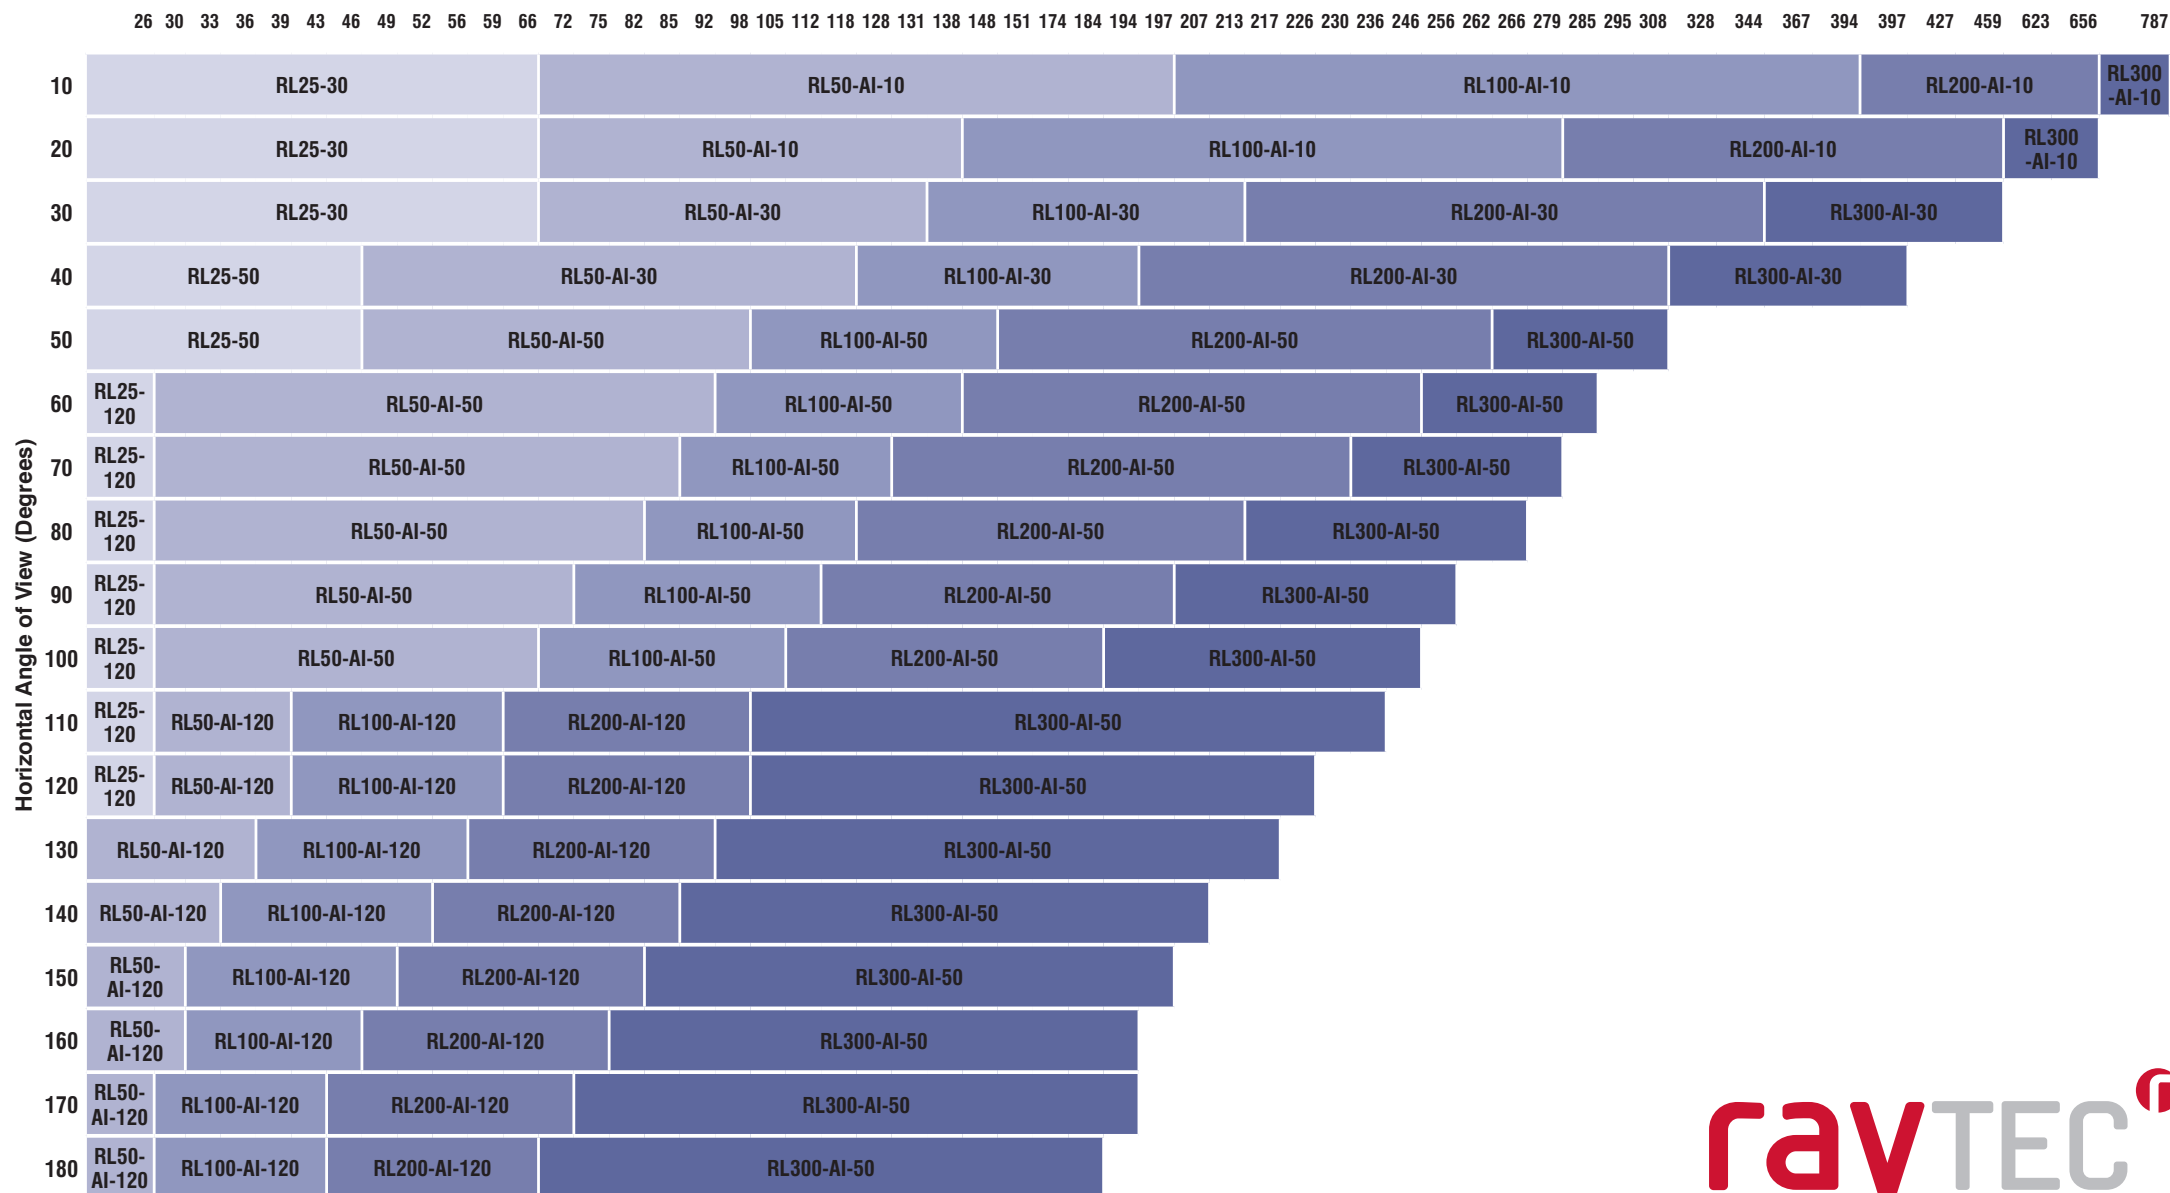

rayMAX INFRA-RED DISTANCE CHART

Maximum Distance (Feet) (Not shown to scale)

Horizontal Angle of View (Degrees)

Europe / Middle East: Tel: +44 (0) 1670 520055 Email: sales@rayteccctv.com
 Americas (Toll Free): Tel: +1 888 505 8335 Email: ussales@rayteccctv.com

www.rayteccctv.com

rayLUX WHITE-LIGHT DISTANCE CHART

Maximum Distance (Feet) (Not shown to scale)

Horizontal Angle of View (Degrees)

FUSION DISTANCE CHART

Low Voltage Lighting

Infra-Red

Maximum Distance (Feet) (Not shown to scale)

	26	46	52	66	92	98	105	131	164	197	262	492
10	RM25-F-10					RM50-F-10					RM100-F-10	
20	RM25-F-30				RM50-F-30				RM100-F-30			
30	RM25-F-30				RM50-F-30				RM100-F-30			
40	RM25-F-50		RM50-F-50			RM100-F-50						
50	RM25-F-50		RM50-F-50			RM100-F-50						
60	RM25-F-120	RM50-F-120		RM100-F-120								
70	RM25-F-120	RM50-F-120		RM100-F-120								
80	RM25-F-120	RM50-F-120		RM100-F-120								
90	RM25-F-120	RM50-F-120		RM100-F-120								
100	RM25-F-120	RM50-F-120		RM100-F-120								
110	RM25-F-120	RM50-F-120		RM100-F-120								
120	RM25-F-120	RM50-F-120		RM100-F-120								

Horizontal Angle of View (Degrees)

White-Light

Maximum Distance (Feet) (Not shown to scale)

	23	33	39	49	56	82	115	164	328	
10	RL25-F-10						RL50-F-10		RL100-F-10	
20	RL25-F-30					RL50-F-30		RL100-F-30		
30	RL25-F-30					RL50-F-30		RL100-F-30		
40	RL25-F-50			RL50-F-50			RL100-F-50			
50	RL25-F-50			RL50-F-50			RL100-F-50			
60	RL25-F-120	RL50-F-120	RL100-F-120							
70	RL25-F-120	RL50-F-120	RL100-F-120							
80	RL25-F-120	RL50-F-120	RL100-F-120							
90	RL25-F-120	RL50-F-120	RL100-F-120							
100	RL25-F-120	RL50-F-120	RL100-F-120							
110	RL25-F-120	RL50-F-120	RL100-F-120							
120	RL25-F-120	RL50-F-120	RL100-F-120							