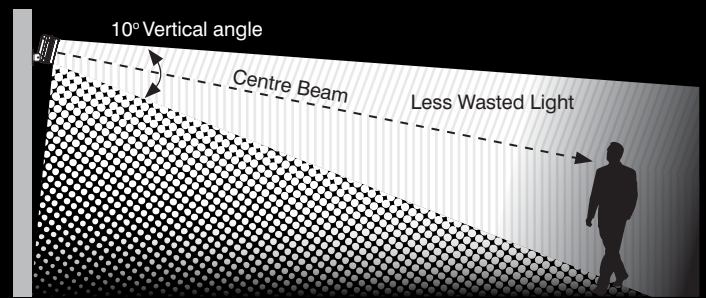

Benefits

- Angle of illumination can be easily, quickly and precisely adjusted
- Set-up quickly and safely from ground level
- Quick operational feedback on status and performance of illuminator
- Elliptical beam patterns with holographic diffuser deliver more even illumination for excellent images and less vertical light waste

Green indicator status LED indicates unit is receiving correct input voltage and is working correctly.

Amber Indicator status LED indicates unit is receiving a valid command from remote control device

Red indicator status LED indicates either invalid command received from remote control or there is an issue with the input voltage of the unit.

VARIO Enhanced Even Illumination

VARIO elliptical beam patterns with holographic diffuser enhance the even illumination to standards far in excess of normal LED illuminators for excellent CCTV images at night and less vertical light waste.

Circular side view

Elliptical side view

Circular top view

Elliptical top view

Circular front view

Elliptical front view