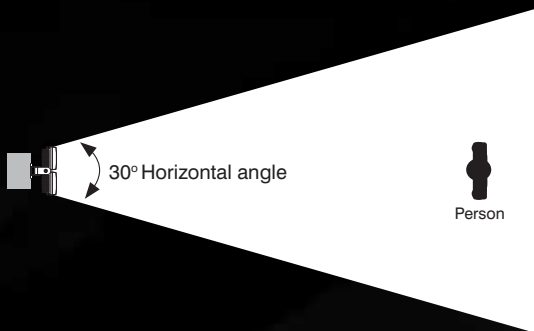

VARIO Enhanced Even Illumination

VARIO elliptical beam patterns with holographic diffuser enhance the even illumination to standards far in excess of normal LED illuminators for excellent CCTV images at night and less vertical light waste.

Circular side view

Elliptical side view

Circular top view

Elliptical top view

Circular front view

Elliptical front view