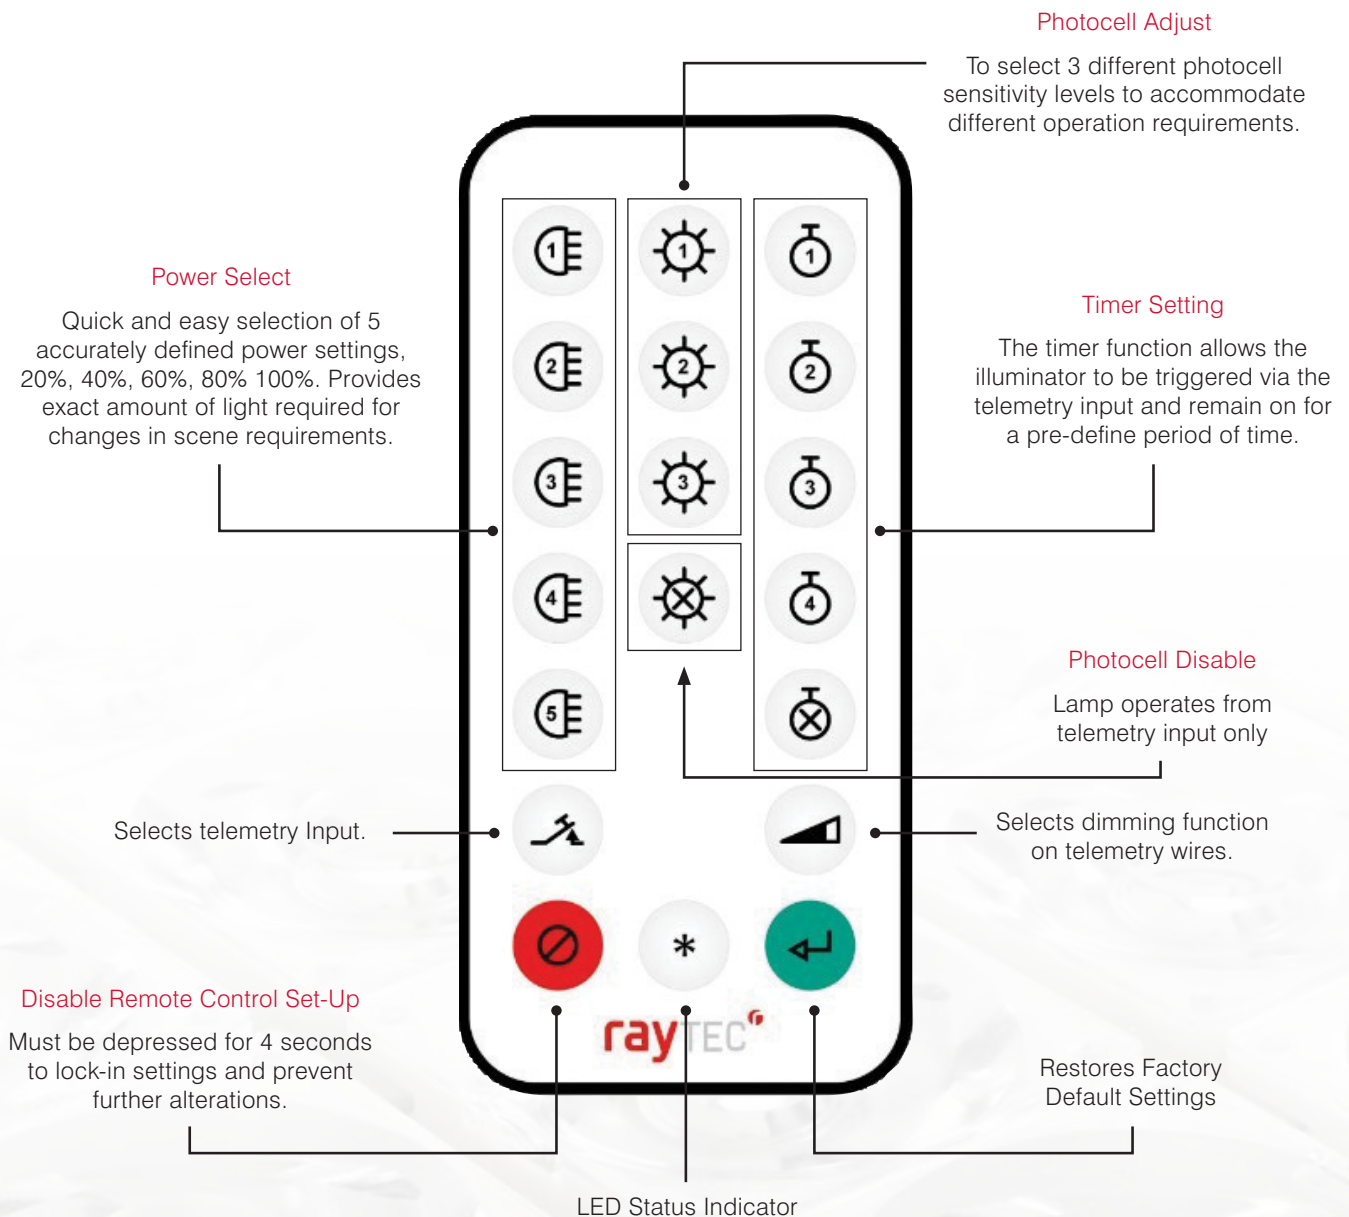

Photocell for automatic day/night switch off/on

Holographic diffuser material is easily and quickly interchangeable so beam pattern of lamp can be adjusted to match the requirements of the installation.

Power and control cable includes telemetry input and photocell following output

Gortex Breather

LED indicators provide a simple intuitive feed back system

Each unit provides 3 output angles.

Multiple VARIO insert angles available.

Ultimate Functionality & Flexibility

In addition to interchangeable lensing, VARIO offers the ultimate functionality and flexibility via its remote control set-up, which can operate multiple units.

VARIO Feedback System

Green indicator status LED indicates unit is receiving correct input voltage and is working correctly.

Amber Indicator status LED indicates unit is receiving a valid command from remote control device

Red indicator status LED indicates either invalid command received from remote control or there is an issue with the input voltage of the unit.