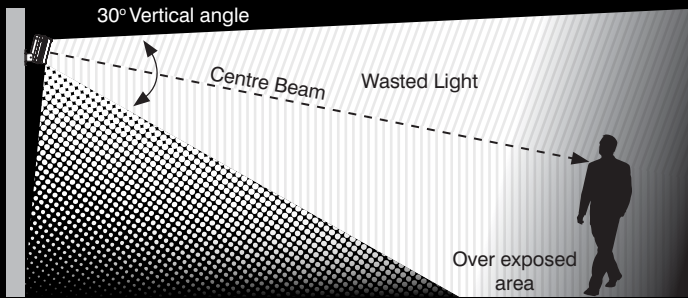

Benefits

- Angle of illumination can be easily, quickly and precisely adjusted
- Set-up quickly and safely from ground level
- Quick operational feedback on status and performance of illuminator
- Elliptical beam patterns with holographic diffuser deliver more even illumination for excellent images and less vertical light waste

VARIO Enhanced Even Illumination

VARIO elliptical beam patterns with holographic diffuser enhance the even illumination to standards far in excess of normal LED illuminators for excellent CCTV images at night and less vertical light waste.

Circular side view

Elliptical side view

Circular top view

Elliptical top view

Circular front view

Elliptical front view