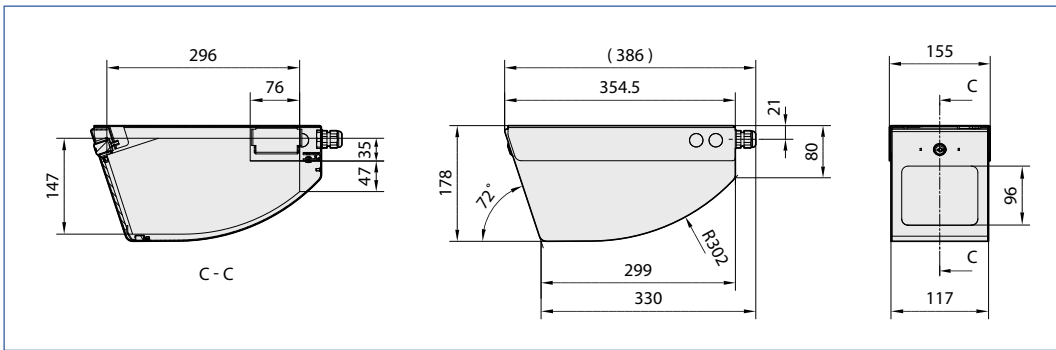

VT Vandal-Resistant Housing AVTPSC

Specifications			
Supported products	*AXIS 210, AXIS 210A, AXIS 211, AXIS 211A, AXIS 221	Operating conditions	Temperature: up to + 50 °C (-4 °F to 122 °F) Temperature with heater: -20 °C
Casing	Made of sheet steel, 1.5 mm thick (0.06") Epoxy polyester powder painted RAL9002 PMMA glass 4 mm (0.15") thick Compass opening	Accessories (not included)	Heater OAVTPSCH1 - Power: in 12 V DC/24 V AC, 20 W, - Operating conditions: on 15 °C +/- 3 °C (59 °F), off 22 °C +/-3°C (71°F)
Power	Camera power supply: OAVTPSCPS1: In 100 – 240 V AC, 50/60 Hz Out 12 V DC, 1 A max	Approvals	CE according to EN61000-6-3, EN60065, EN50130-4 IK8
		Dimensions (HxWxD) and weight	178 x 354.5 x 155 mm (window dimensions: 117 x 96 mm) Weight: 3.5 kg

VERSO housing – accessories and order guide

To receive a fully working unit for outdoor use, please use the following guide and select one item from each column. Items in grey boxes are optional.

1	2	3
VT Verso Housing Fan HPV42K0A017 	VT Outdoor Power Supply OHEGBPS1B 	Heater OAVTPSCH1